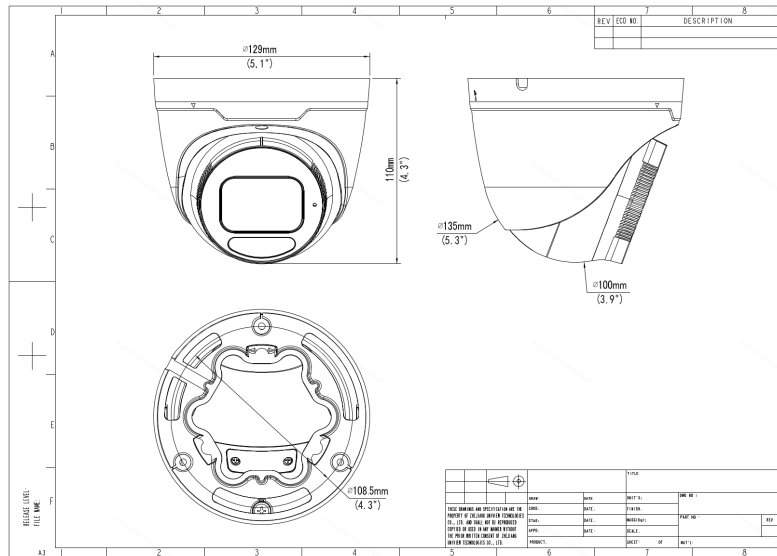

Dimensions

Zhejiang Uniview Technologies Co., Ltd.

No. 369, Xietong Road, Xixing Sub-district, Binjiang District, Hangzhou City, 310051, Zhejiang Province, China

Email: overseasbusiness@uniview.com; globalsupport@uniview.com

<http://www.uniview.com>

©2023 Zhejiang Uniview Technologies Co., Ltd. All rights reserved.

*Product specifications and availability are subject to change without notice.