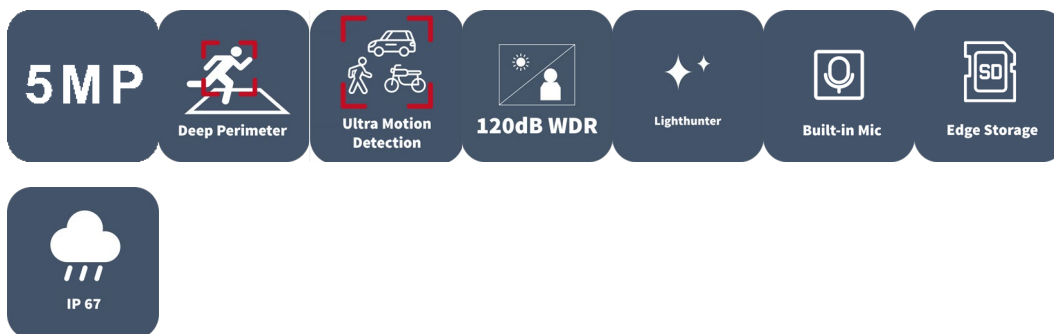

5MP HD Intelligent LightHunter IR VF Eyeball Network Camera

IPC3635SB-ADZK-I0

Features

- High quality image with 5MP, 1/2.7"CMOS sensor
- 5MP (2880*1620)@ 30/25fps; 4MP (2560*1440)@ 30/25fps; 3MP (2304*1296) @30/25fps; 2MP (1920*1080) @30/25fps
- Ultra 265, H.265, H.264, MJPEG
- Intelligent perimeter protection, include cross line, intrusion, enter area, leave area detection
- Based on target classification, smart intrusion prevention significantly reduce false alarm caused by leaves, birds and lights etc., accurately focus on human and, motor vehicle and non-motor vehicle
- Intelligent face capture
- Intelligent People Flow Counting and Crowd Density Monitoring

- LightHunter technology ensures ultra-high image quality in low illumination environment
- 120dB true WDR technology enables clear image in strong light scene
- Support 9:16 Corridor Mode
- Built-in Mic
- Smart IR, up to 40m (131ft) IR distance
- Supports 256 G Micro SD card
- IK10 vandal resistant and IP67 protection